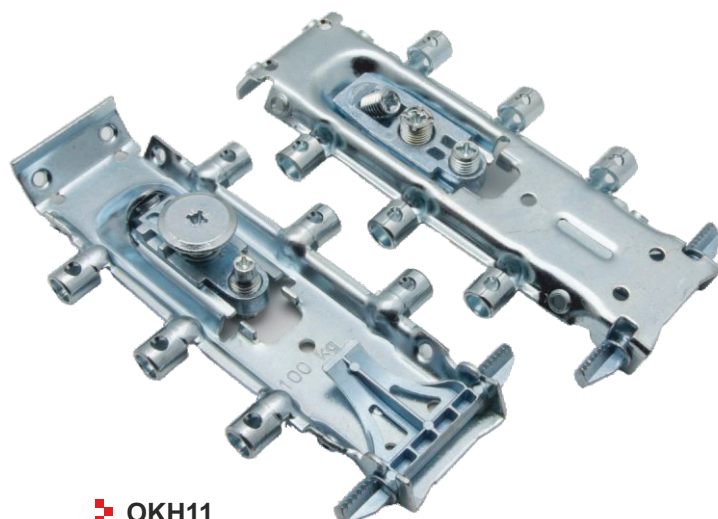

CONCEALED SLIDE

KITCHEN HANGERS

OKH11