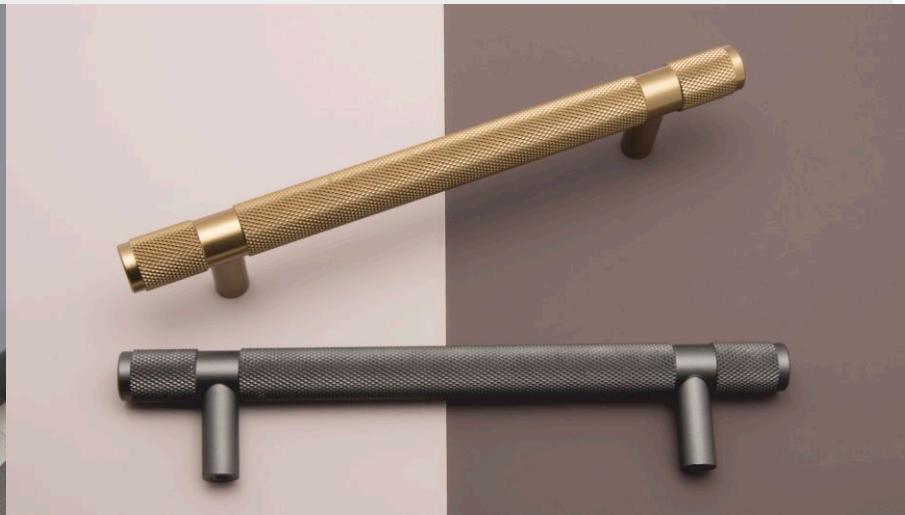

K8749

☞D	☞H	⊘ M
20	25	19g

K8763

☞C	☞L	☞W	☞H
CC	CC+53	14	36

K8777

All sizes available
Colors: brass, graphite, black, inox

☞L	☞W	☞H	⊘ M
48	12	32	19g

K8744