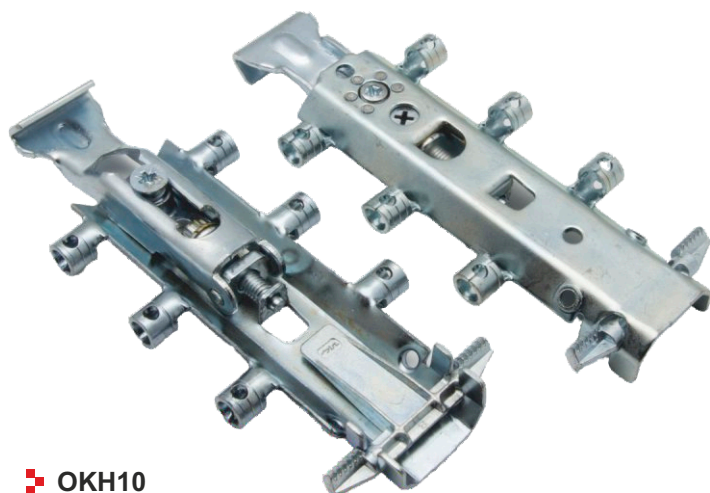

CONCEALED SLIDE

KITCHEN HANGERS

OKH10